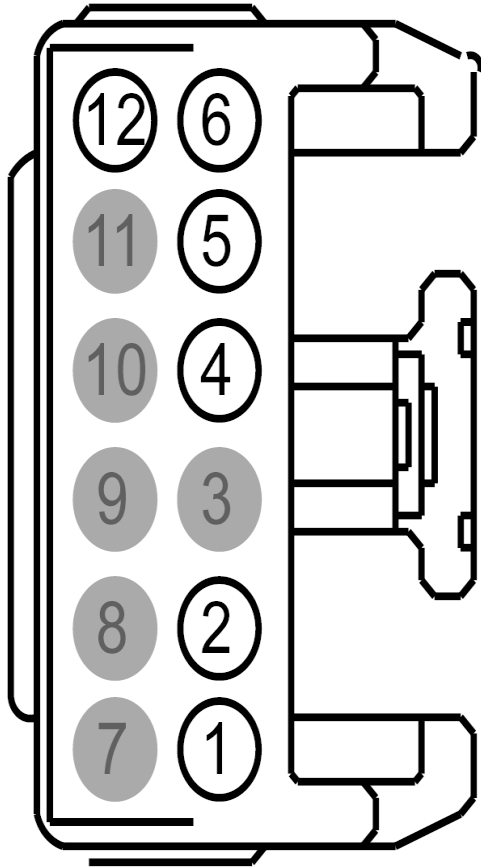

Connector: C2137 **Description:**
WIPER/WASHER SWITCH

Harness:
14401

Base Part #:
17A553

| Pin | Circuit | Gauge | Circuit Function | Qualifier |
|-----|-------------|-------|------------------------------|-----------|
| 1 | 58 (WH) | 22 | Front wiper switch circuit B | |
| 2 | 1205 (BK) | 22 | Ground | |
| 3 | * | * | not used | |
| 4 | 63 (RD) | 22 | Front wiper switch circuit H | |
| 5 | 680 (LB-OG) | 22 | Front washer, signal | |
| 6 | 61 (YE-RD) | 22 | Front wiper switch circuit A | |
| 7 | * | * | not used | |
| 8 | * | * | not used | |
| 9 | * | * | not used | |
| 10 | * | * | not used | |
| 11 | * | * | not used | |
| 12 | 56 (DB-OG) | 22 | Front wiper switch circuit C | |